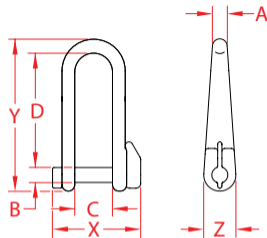

LONG SHACKLE WITH KEY PIN

316 STAINLESS STEEL

Import

Precision
Cast

ITEM	A (size)	B	C	D	X (height)	Y (length)	Z (width)	WLL (lb)	WT (lb)	PACKAGING TYPE	EACH (qty)	INNER (qty)	CARTON (qty)	UPC
S0167-0005	3/16"	0.20"	0.47"	1.43"	1.29"	1.96"	0.39"	500	0.07	POLYBAG	1	10	200	791506035374
S0167-0006	1/4"	0.24"	0.56"	1.70"	1.48"	2.23"	0.45"	750	0.11	POLYBAG	1	10	200	791506035381
S0167-0008	5/16"	0.31"	0.75"	2.30"	1.85"	3.09"	0.62"	1,000	0.26	POLYBAG	1	10	100	791506035398

NOTE:
ALL DIMENSIONS ARE NOMINAL (+/- 3%) AND ARE SUBJECT TO CHANGE WITHOUT NOTICE.